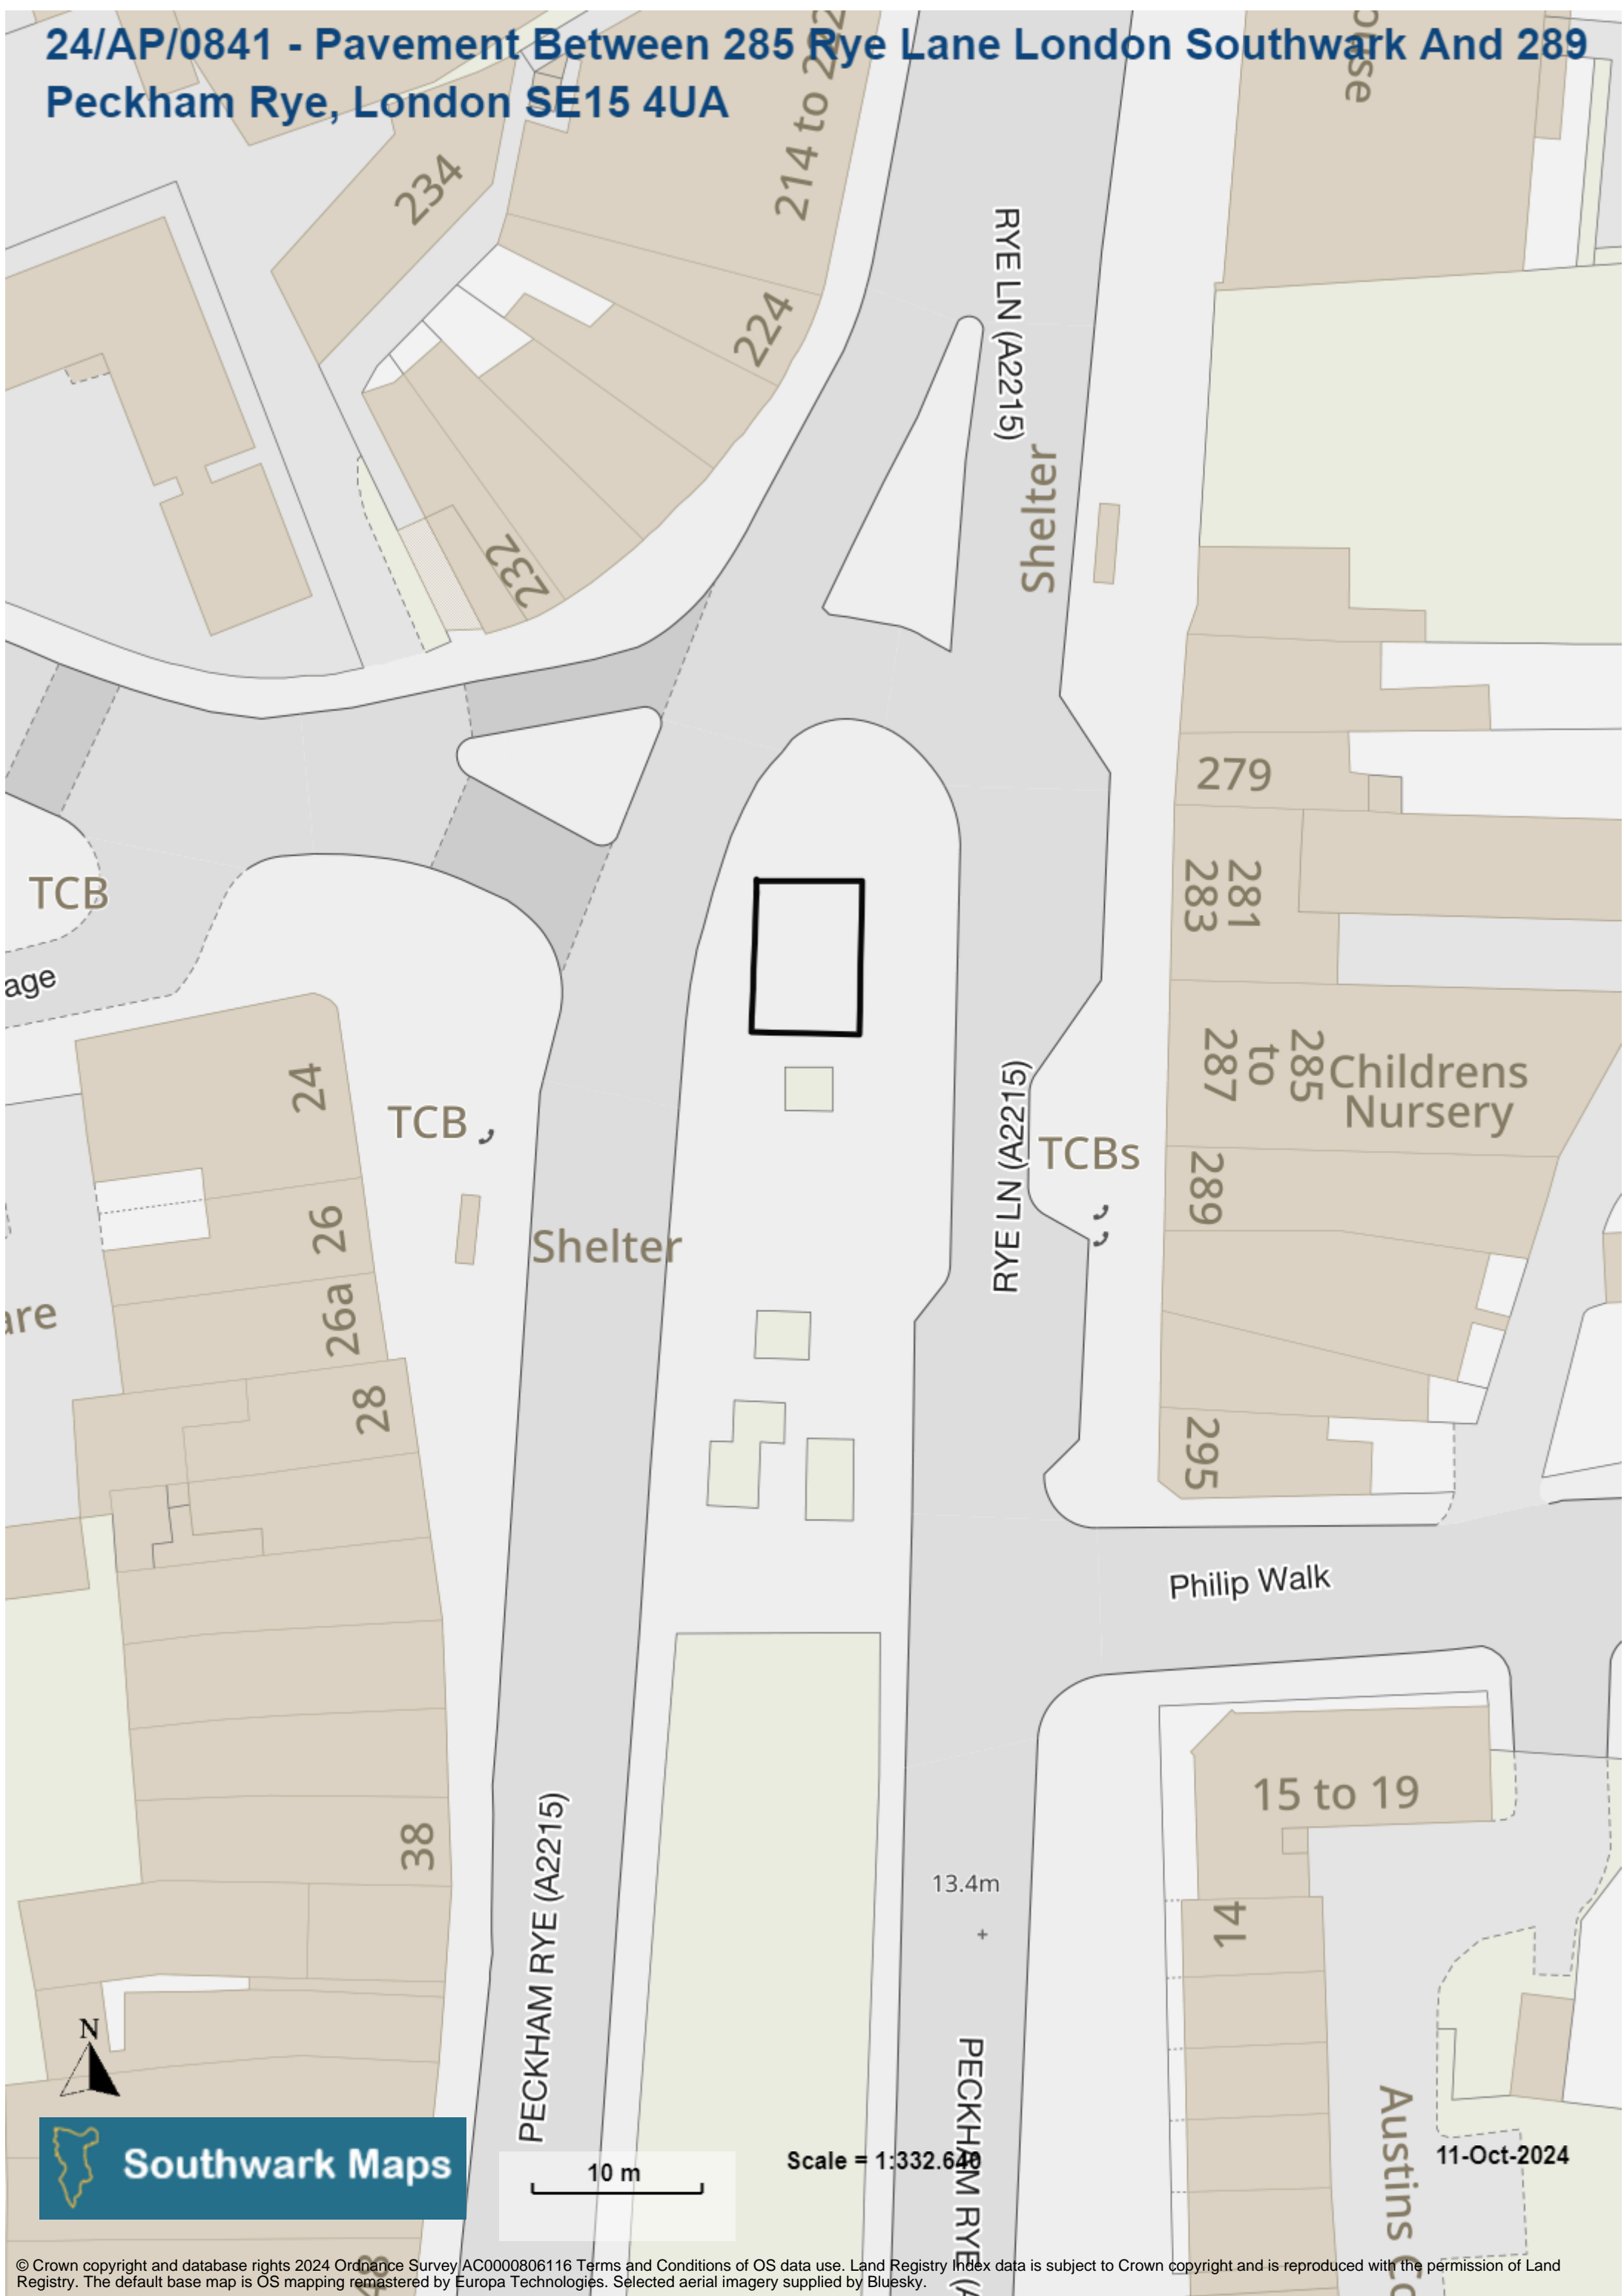

24/AP/0841 - Pavement Between 285 Rye Lane London Southwark And 289 Peckham Rye, London SE15 4UA

234

224

214 to 222

232

RYE LN (A2215)

Shelter

279

281
283

287

285 to

Childrens Nursery

289

295

RYE LN (A2215) (G172A) N1 EYE

TCBs

Philip Walk

TCB

TCB

Shelter

24

26

26a

28